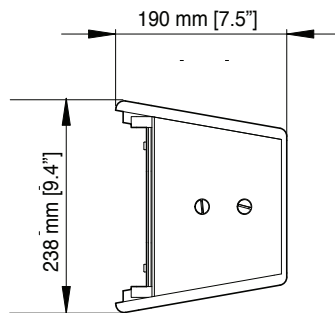

TCS-61

403 mm [15.8"]

TOP

FRONT

190 mm [7.5"]

238 mm [9.4"]

SIDE

BACK