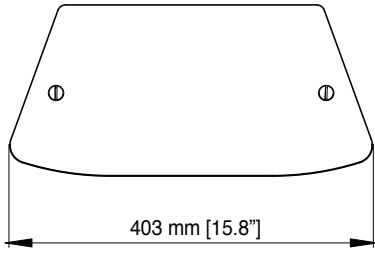

TCS-61

403 mm [15.8"]

TOP

FRONT

190 mm [7.5"]

238 mm [9.4"]

SIDE

BACK