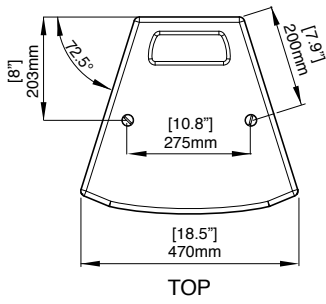

TCX-15

TOP

Rear Fixings detail
5 x M10 (60mm x 60mm & centre)
4 x M8 (127mm x 70mm)

FRONT

SIDE

REAR

BOTTOM