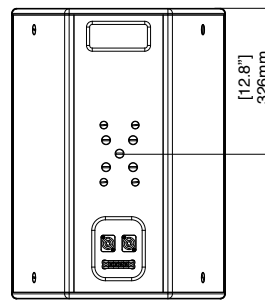

TCX-15

TOP

Rear Fixings detail
5 x M10 (60mm x 60mm & centre)
4 x M8 (127mm x 70mm)

FRONT

SIDE

REAR

BOTTOM