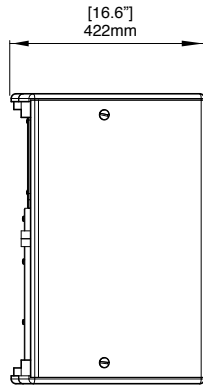

TCX-15

TOP

Rear Fixings detail
5 x M10 (60mm x 60mm & centre)
4 x M8 (127mm x 70mm)

FRONT

SIDE

REAR

BOTTOM