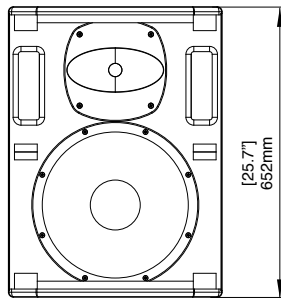

TCX-15

TOP

Rear Fixings detail
5 x M10 (60mm x 60mm & centre)
4 x M8 (127mm x 70mm)

FRONT

SIDE

REAR

BOTTOM