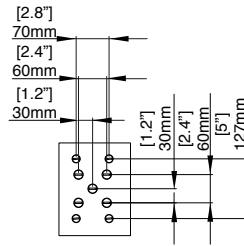

TCX-15

TOP

Rear Fixings detail
5 x M10 (60mm x 60mm & centre)
4 x M8 (127mm x 70mm)

FRONT

SIDE

REAR

BOTTOM