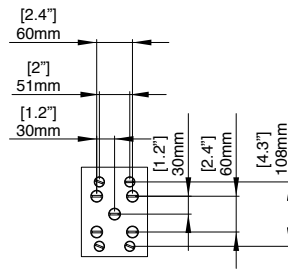

# TCX-8

TOP

Rear Fixings detail  
5 x M10 (60mm x 60mm & Centre)  
4 x M8 (108mm x 51mm)

FRONT

SIDE

REAR

BOTTOM