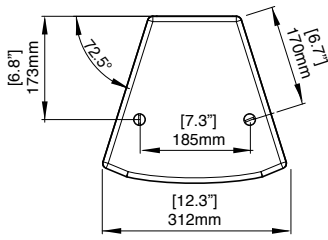

# TCX-8

TOP

Rear Fixings detail  
5 x M10 (60mm x 60mm & Centre)  
4 x M8 (108mm x 51mm)

FRONT

SIDE

REAR

BOTTOM