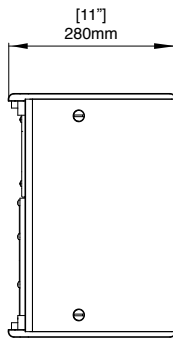

# TCX-8

TOP

Rear Fixings detail  
5 x M10 (60mm x 60mm & Centre)  
4 x M8 (108mm x 51mm)

FRONT

SIDE

REAR

BOTTOM