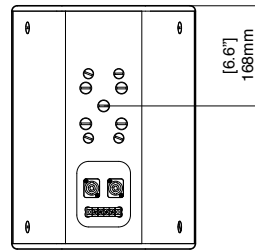

# TCX-8

TOP

Rear Fixings detail  
5 x M10 (60mm x 60mm & Centre)  
4 x M8 (108mm x 51mm)

FRONT

SIDE

REAR

BOTTOM