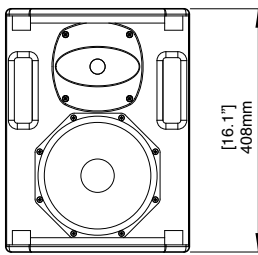

# TCX-8

TOP

Rear Fixings detail  
5 x M10 (60mm x 60mm & Centre)  
4 x M8 (108mm x 51mm)

FRONT

SIDE

REAR

BOTTOM